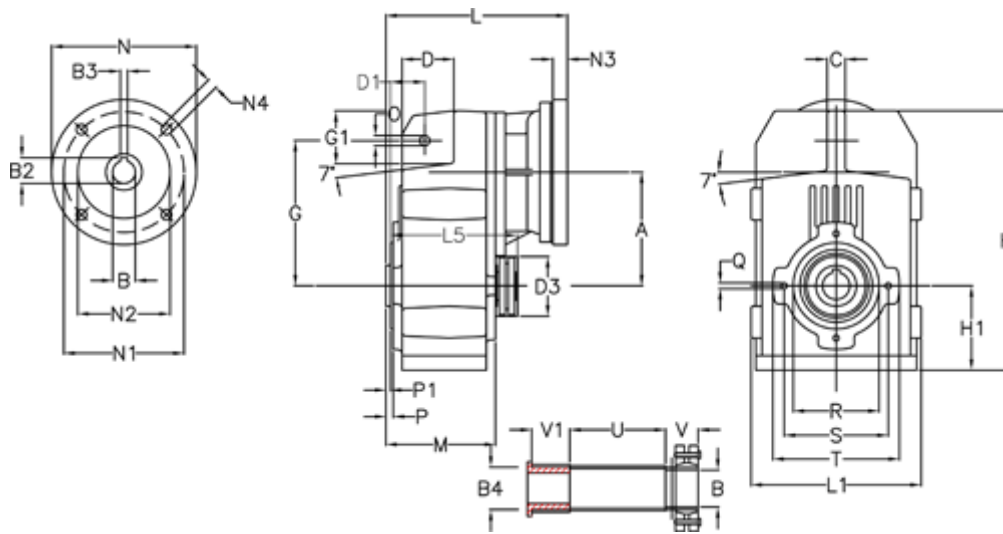

Article number: 29560101938120  
 Description: Shaft mounted gear  
 A102QF25-19,3-P63B5

## Measures

A = 112.50	D1 = 35.0	I5 = 159.5	P1 = 3.0	V = 41
B = 25	d3 = 77	M = 100.5	Q = M8x12	V1 = 48
B1 = 11	G = 140	N = 140	R = 80	
B2 = 12.8	G1 = 51.0	N1 = 115	S = 100	
B3 = 4	H = 251.0	N2 = 95	T = 120	
B4 = 25	H1 = 84.0	N4 = M8x19	Tightening torque Nm adapter bushing = 6.0	
C = 20	L = 185.5	O = 11	Tightening torque Nm shrink disc = 7.0	
D = 47.5	L1 = 170	P = 4.5	U = 83.0	